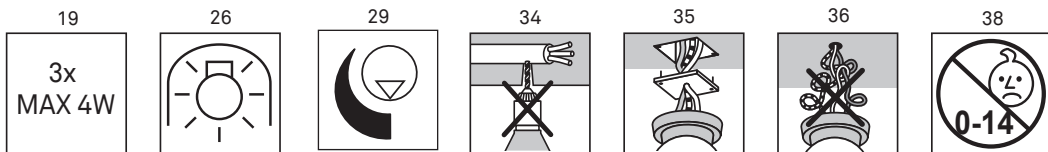

LITA

design David Dolcini

**LUCE
PLAN**

D92

1D92/7 + D92/1 - D92/2 + D92R/1 - D92R/2

1D92/8 + D92/3 - D92/4 + D92R/3 - D92R/4

D92/7

a