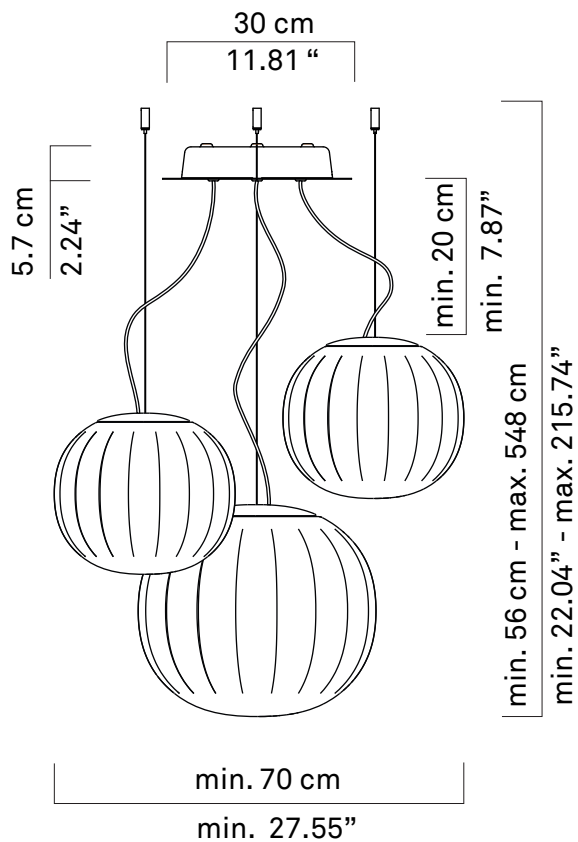

b

x1

x3

x1

kg 2.2kg

lb 4.85lb

3x
LED
G9

D92/1 - D92/2

x3

D92R/1 - D92R/2

x3

x3

D92/8

x1

x3

x3

x1

kg 2.4kg

lb 5.3 lb

3x
LED
E27

3x MAX
70W
E27

D92/3 - D92/4

x3

D92R/3 - D92R/4

x3

x3

1

D92/7- D92/8

1.1

1.2

2

D92/7- D92/8