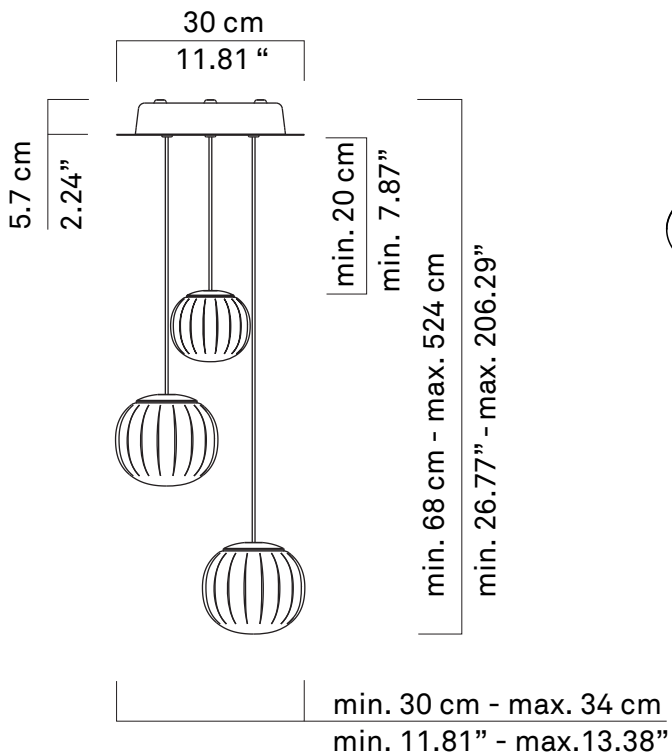

LITA

design David Dolcini

**LUCE
PLAN**

D92

1D92/7 + D92/1 - D92/2 + D92R/1 - D92R/2

1D92/8 + D92/3 - D92/4 + D92R/3 - D92R/4

D92/7

a

b

x1

x3

x1

kg 2.2kg

lb 4.85lb

3x
LED
G9

D92/1 - D92/2

x3

D92R/1 - D92R/2

x3

x3

D92/8

x1

x3

x3

x3

x3

1

D92/7- D92/8

1.1

1.2

2

D92/7- D92/8