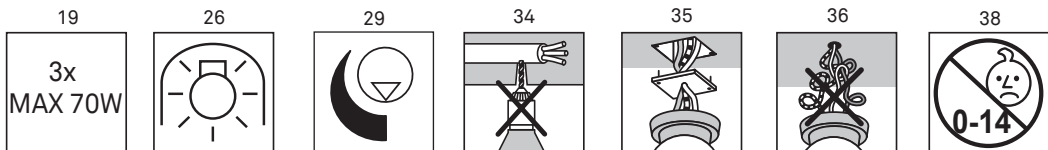

LITA

design David Dolcini

**LUCE
PLAN**

D92

1D92/7 + D92/1 - D92/2 + D92R/1 - D92R/2

1D92/8 + D92/3 - D92/4 + D92R/3 - D92R/4

D92/7

a